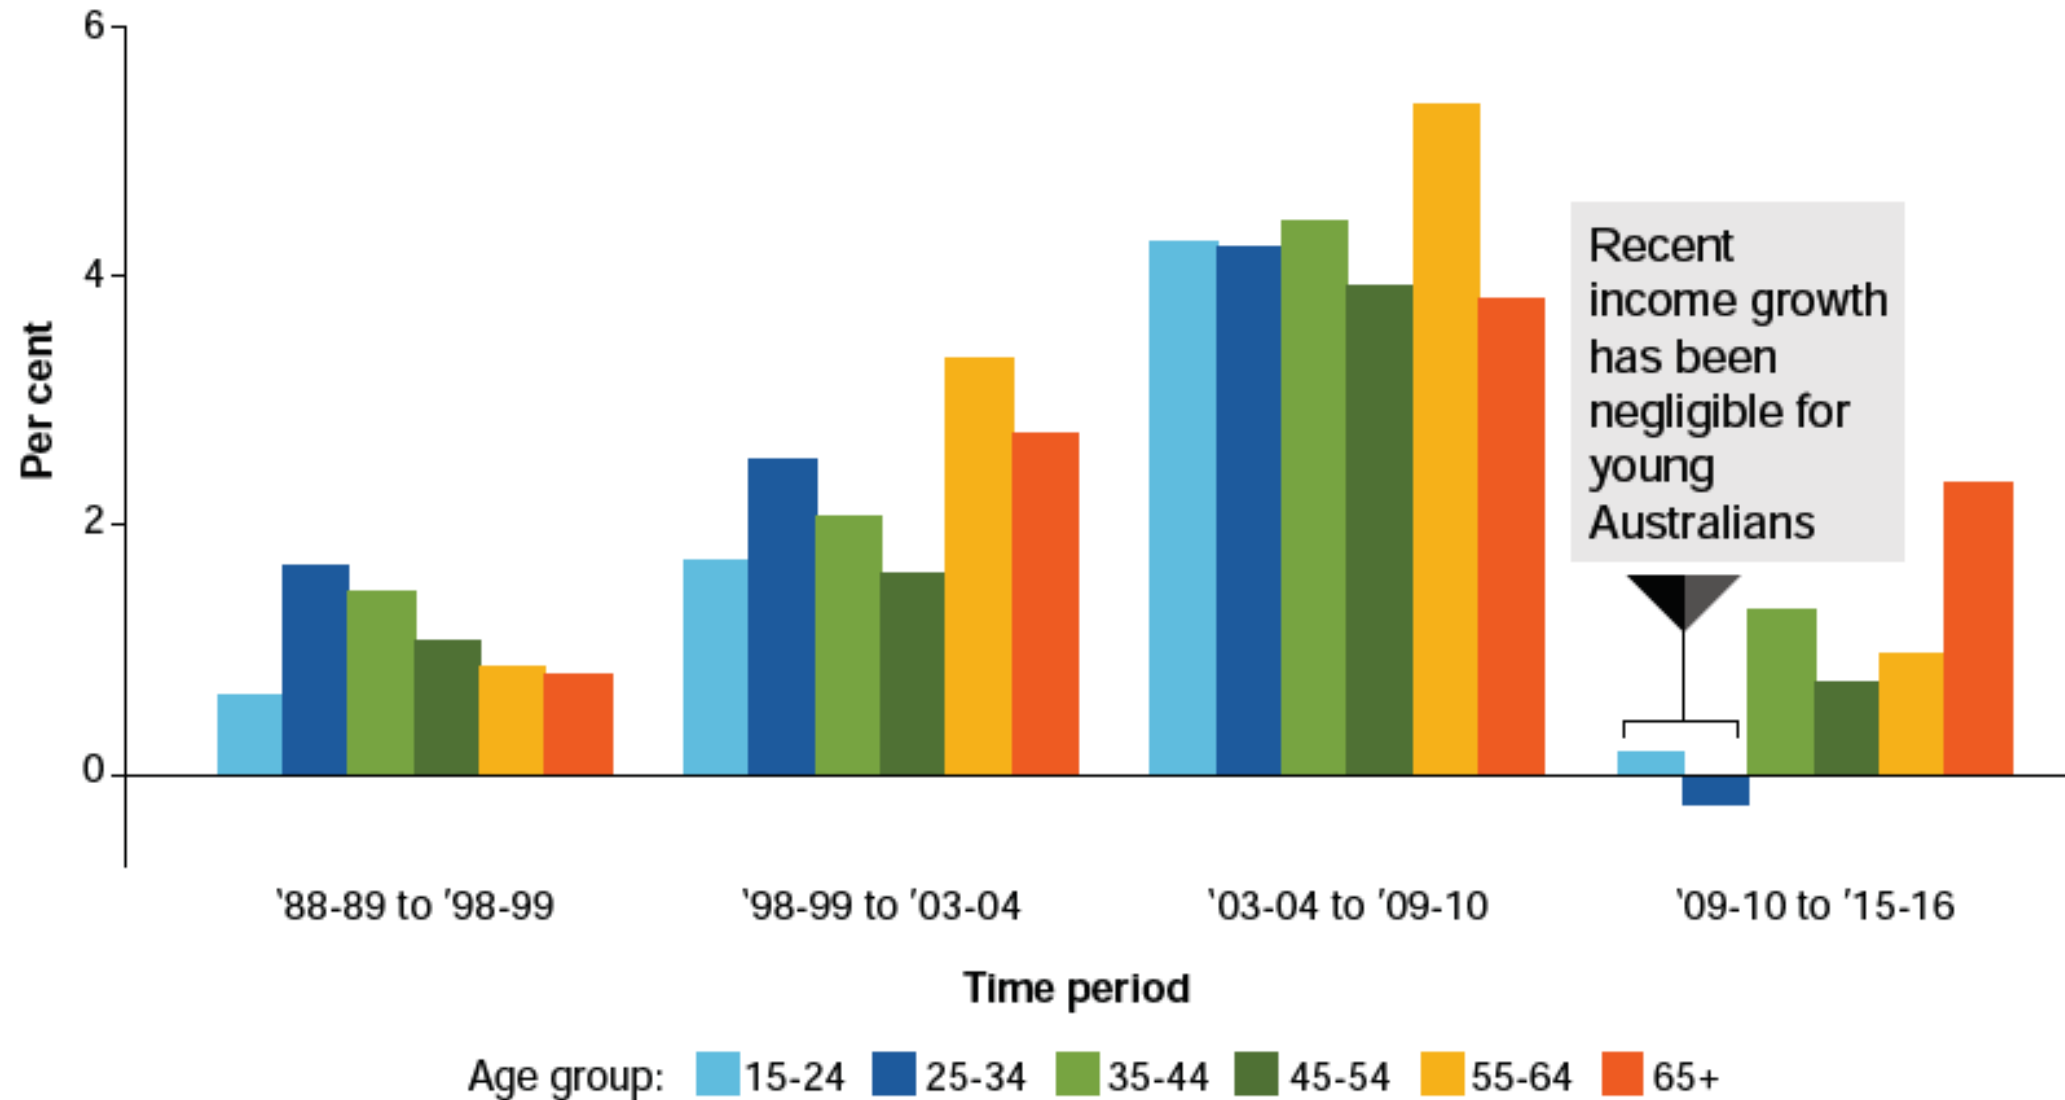

+++

INEQUALITY IN AUSTRALIA

Average annual change (\$)

Average annual percentage growth (%)

- Changes in disposable income by decile, 1988-89 to 2015-16.
- Source: Productivity Commission 2018.

INEQUALITY IN AUSTRALIA, BY AGE GROUP

- Changes in disposable income by age group, 1988-89 to 2015-16.
- Source: Productivity Commission 2018.

UNEMPLOYMENT RATE IN WA

Unemployment rate: Western Australia

- Unemployment rate in Western Australia trending upwards.