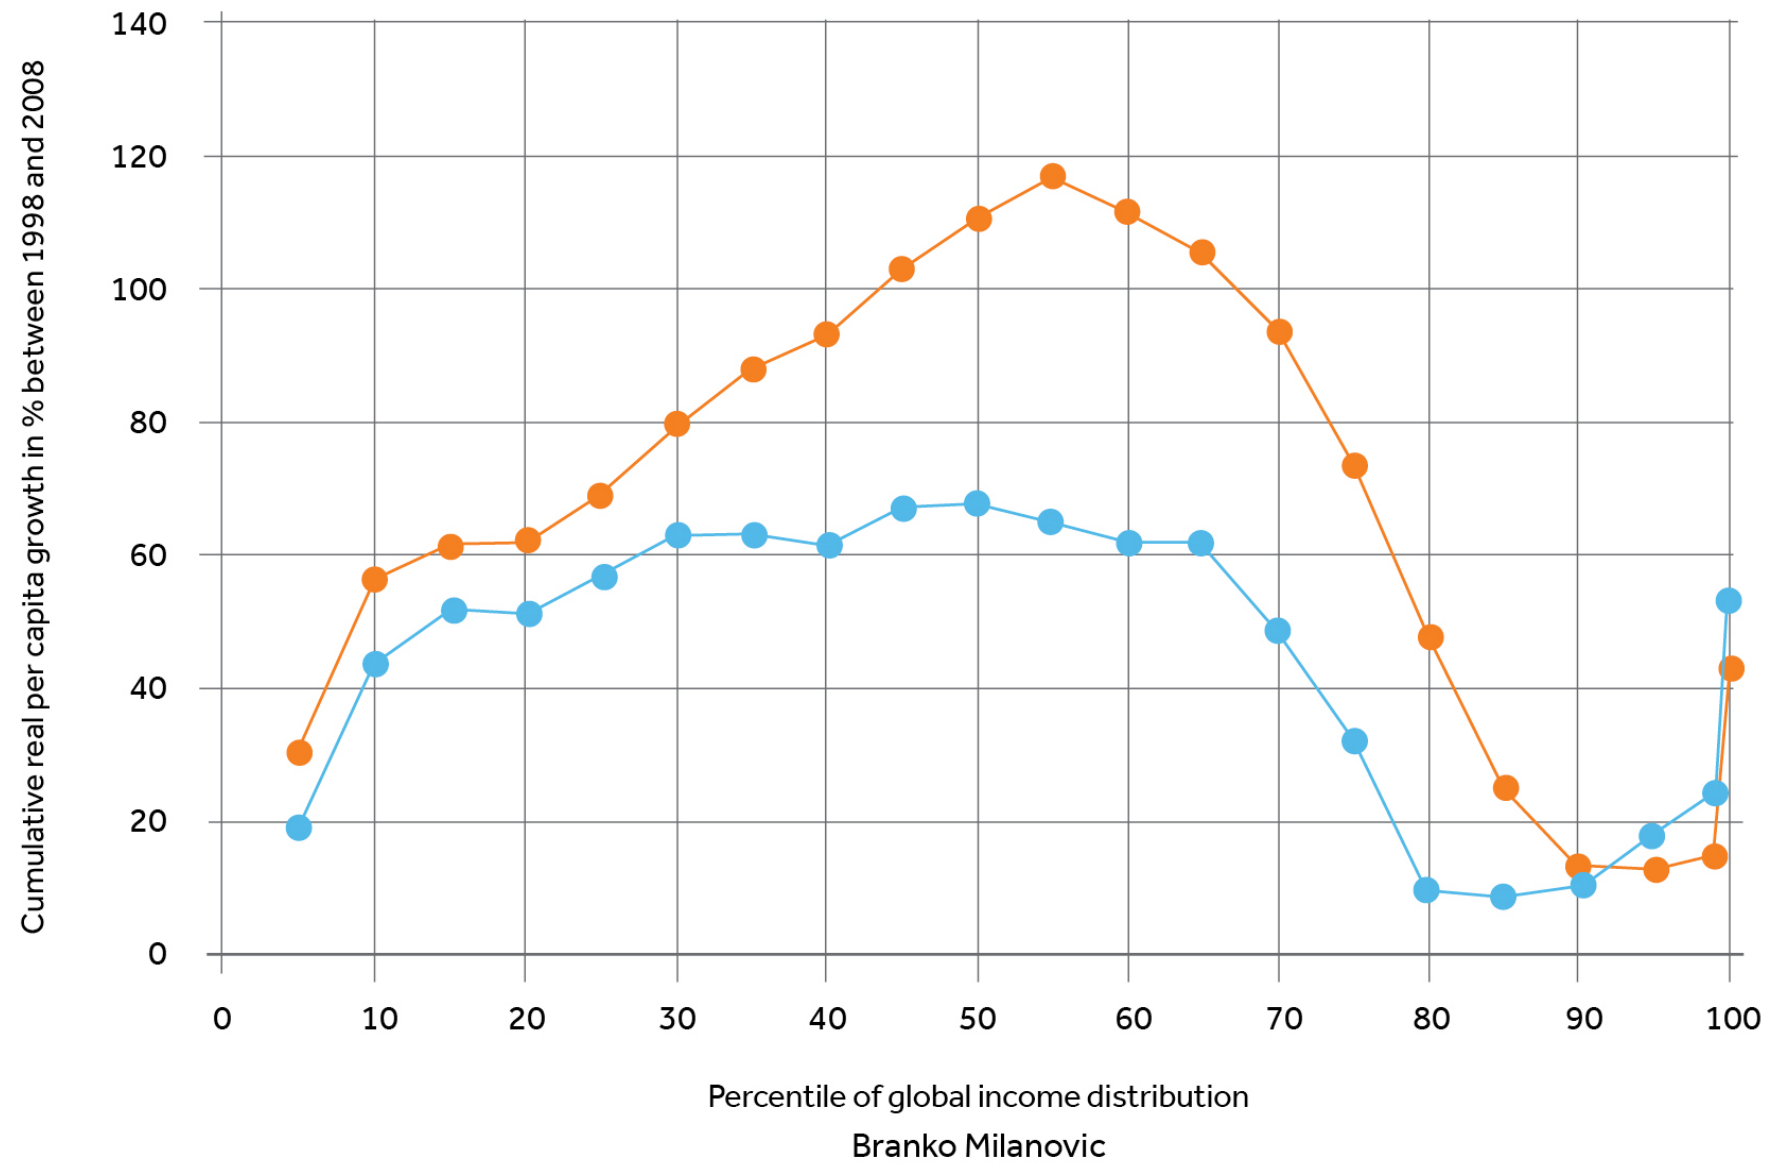

+++

Post Brexit?
Post-Trump?
Post-Truth?
Post Digital Revolution?

+++

Real income growth over 1988-2008 and 1988-2011 (based on 2011 PPPs)

Trump Golf

MADE IN BANGLADESH

Real income growth over 1988-2008 and 1988-2011 (based on 2011 PPPs)

Gini ranking by country, 2015

Average annual Gini growth rate, 1989 to 2012

facebook®

Resisters

Like This Page · June 7 · 🌐

Girls make rules and you follow them. If you don't like them you live. End of the story.