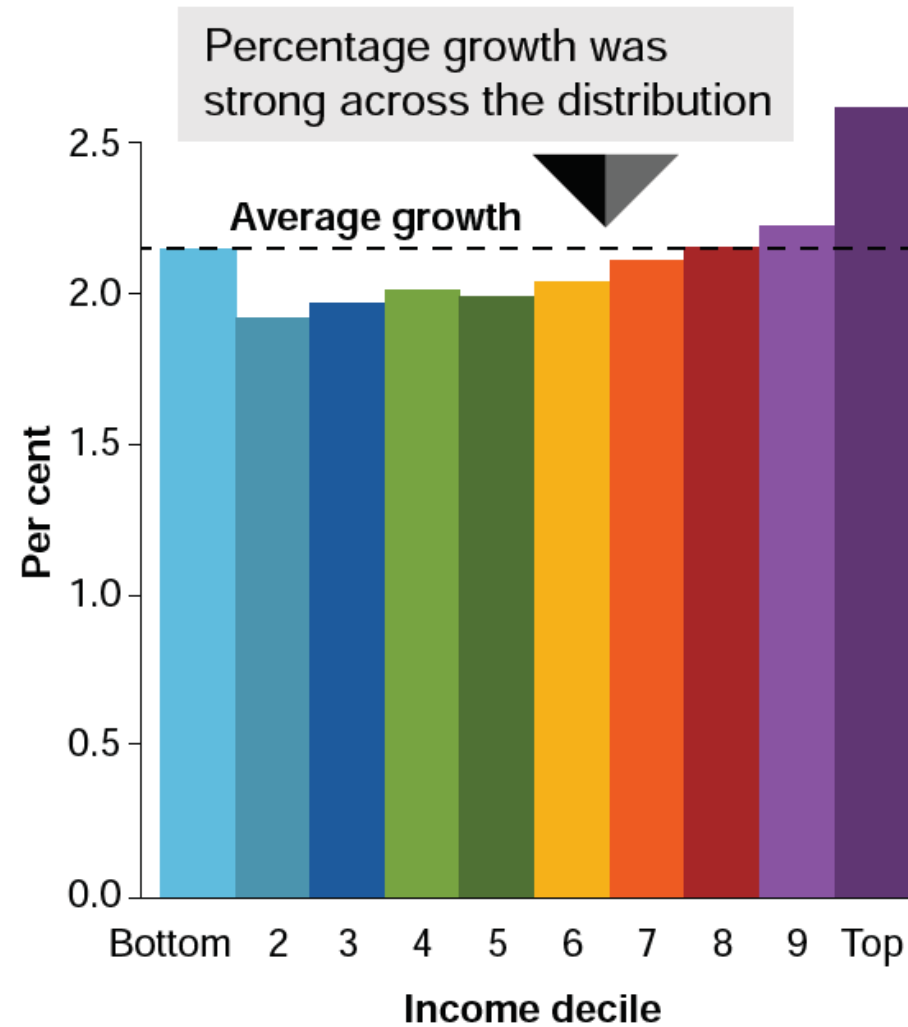

+++

INEQUALITY IN AUSTRALIA

Average annual change (\$)

Average annual percentage growth (%)

- Changes in disposable income by decile, 1988-89 to 2015-16.
- Source: Productivity Commission 2018.

INEQUALITY IN AUSTRALIA, BY AGE GROUP