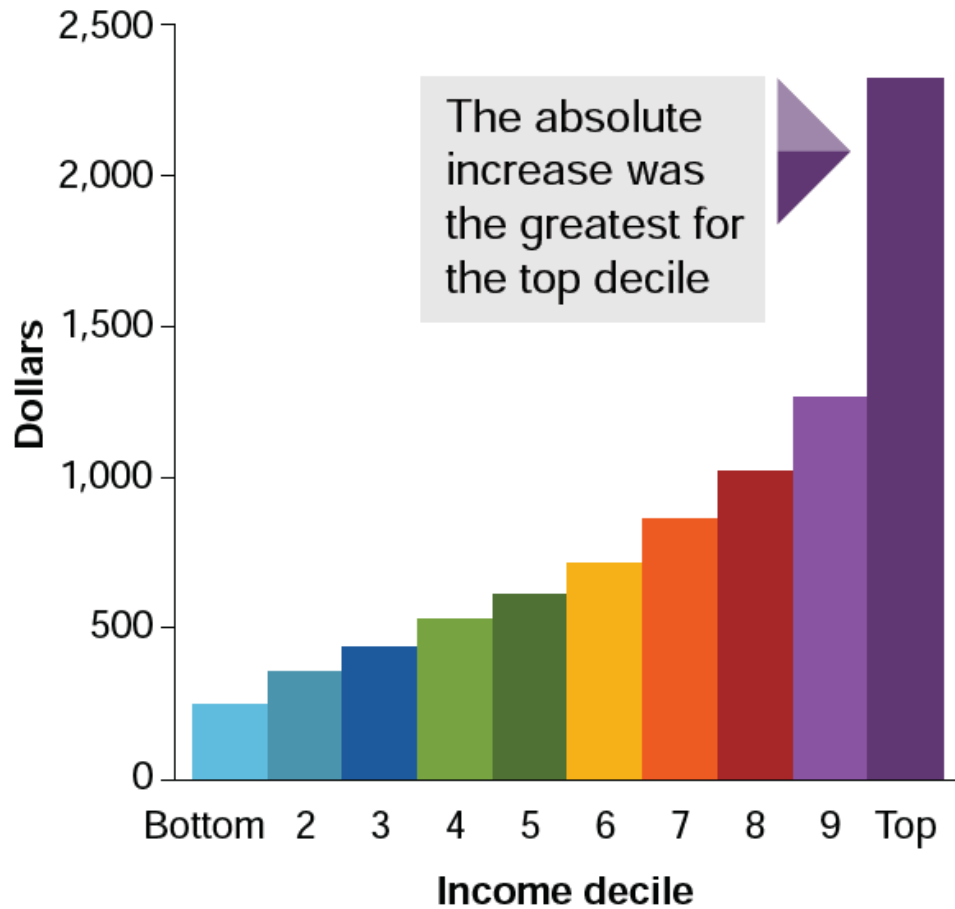

+++

INEQUALITY IN AUSTRALIA

Average annual change (\$)

Average annual percentage growth (%)

- Changes in disposable income by decile, 1988-89 to 2015-16.
- Source: Productivity Commission 2018.

INEQUALITY IN AUSTRALIA, BY AGE GROUP