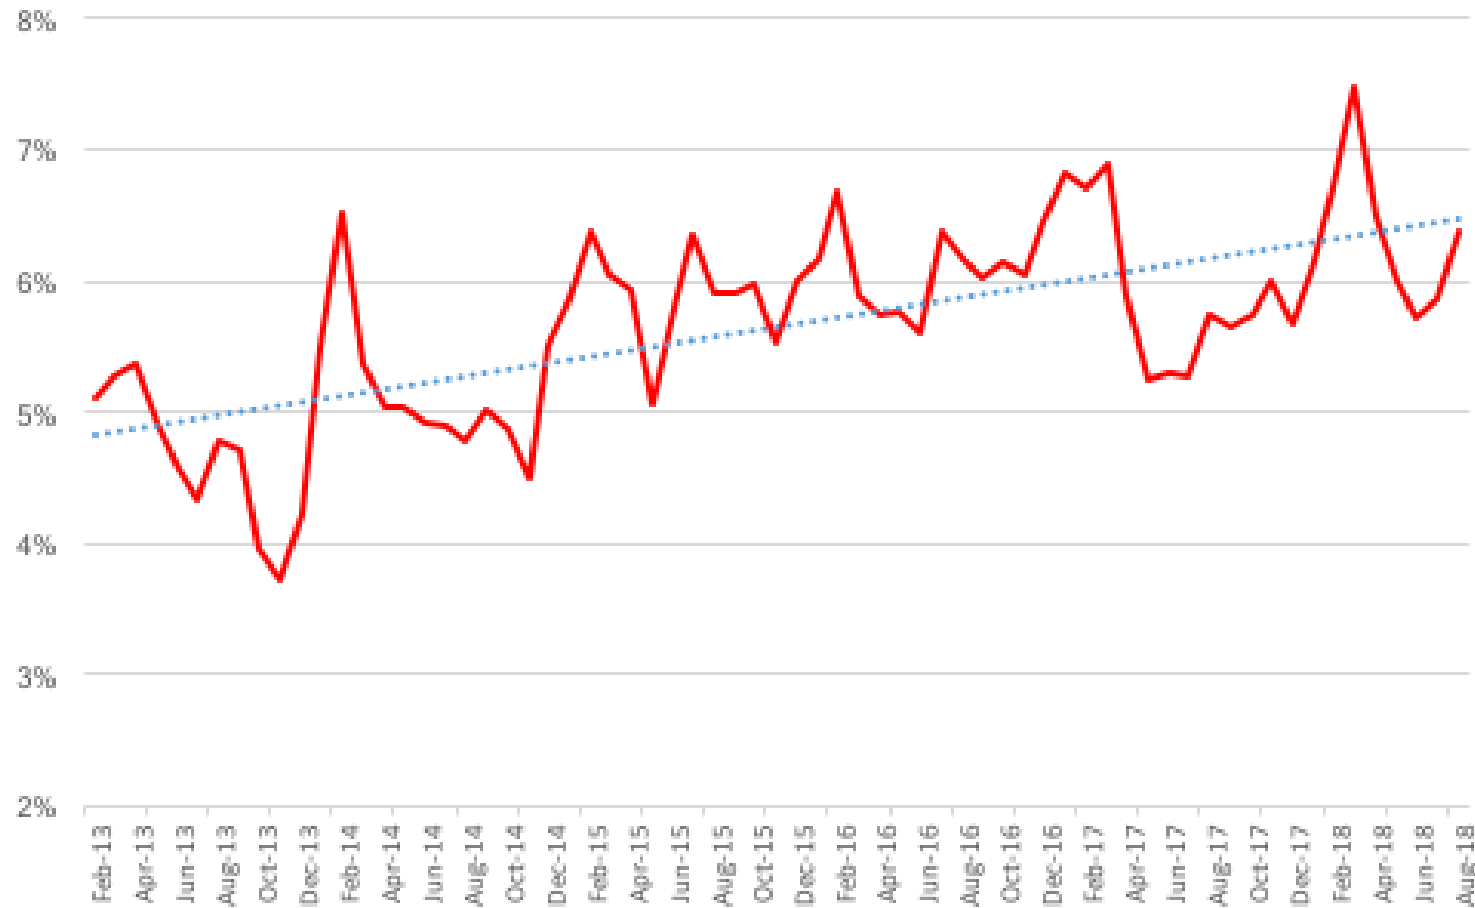

+++

INEQUALITY IN AUSTRALIA

Average annual change (\$)

Average annual percentage growth (%)

- Changes in disposable income by decile, 1988-89 to 2015-16.
- Source: Productivity Commission 2018.

INEQUALITY IN AUSTRALIA, BY AGE GROUP

- Changes in disposable income by age group, 1988-89 to 2015-16.
- Source: Productivity Commission 2018.

UNEMPLOYMENT RATE IN WA

Unemployment rate: Western Australia

- Unemployment rate in Western Australia trending upwards.